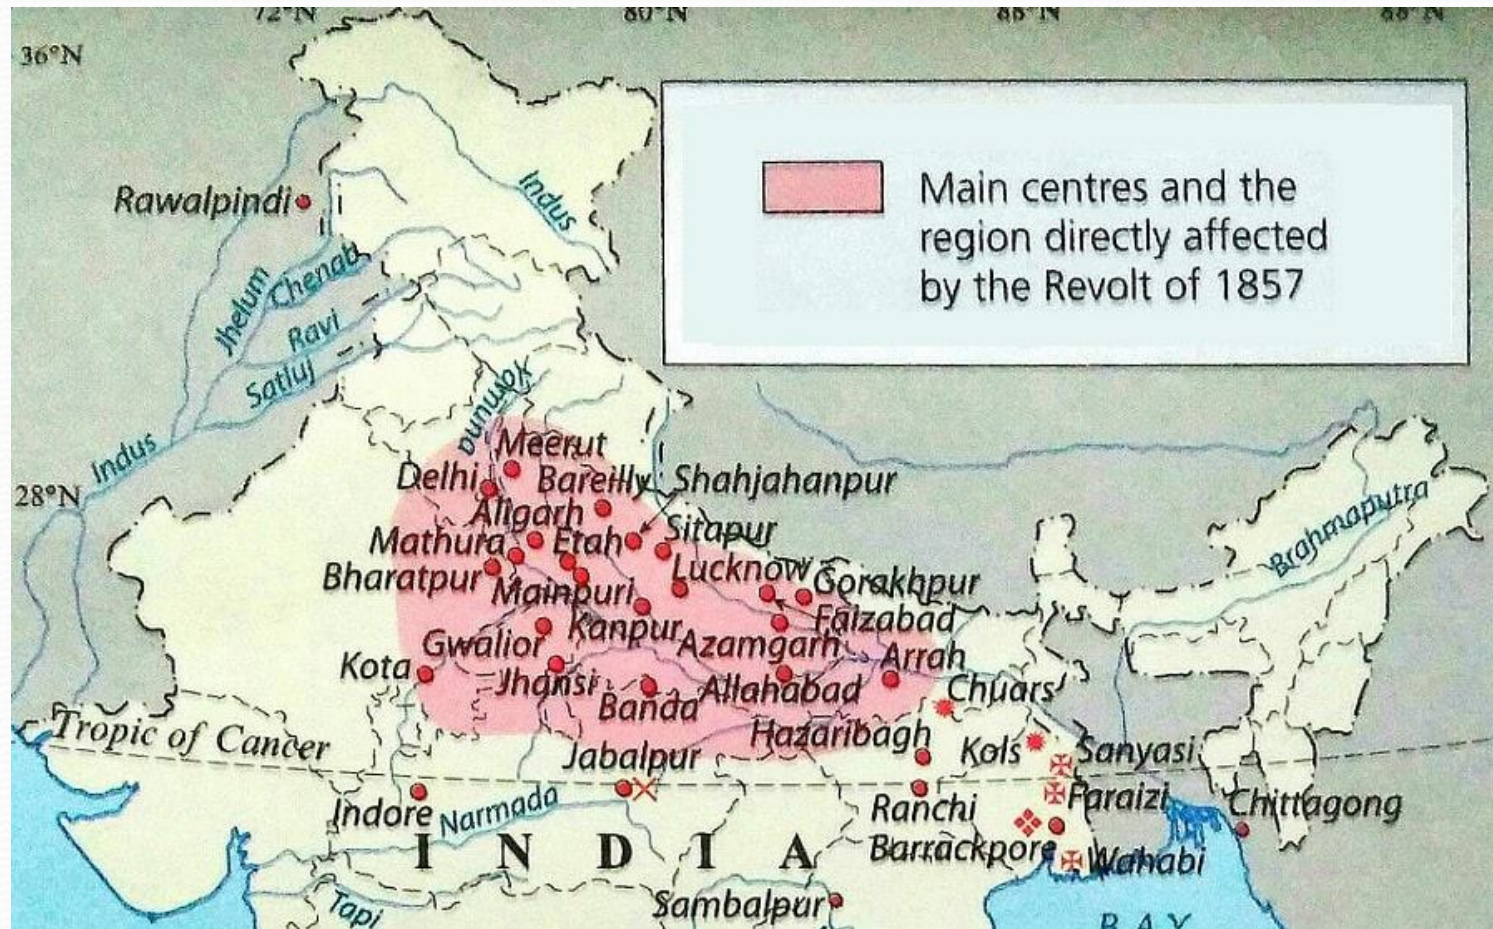

## Leaders of 1857 Revolt

- 1. Bahadur Shah Zafar.
- 2. Mangal Pandey.
- 3. Rani Laxmi Bai.
- 4. Begum Hazrat Mahal.
- 5. Nana Sahib.
- 6. Liyakat Ali.
- 7. Tantya Tope.
- 8. Kunwar Singh.
- 9. Bhakt Khan.
- 10. Khan Bahadur Khan Rohilla.

## Important Centres Of The Revolt

- Meerut
- Delhi
- Oudh
- Kanpur
- Jhansi
- Gwalior

Many of the common people, like the peasants and the artisans joined the revolt.